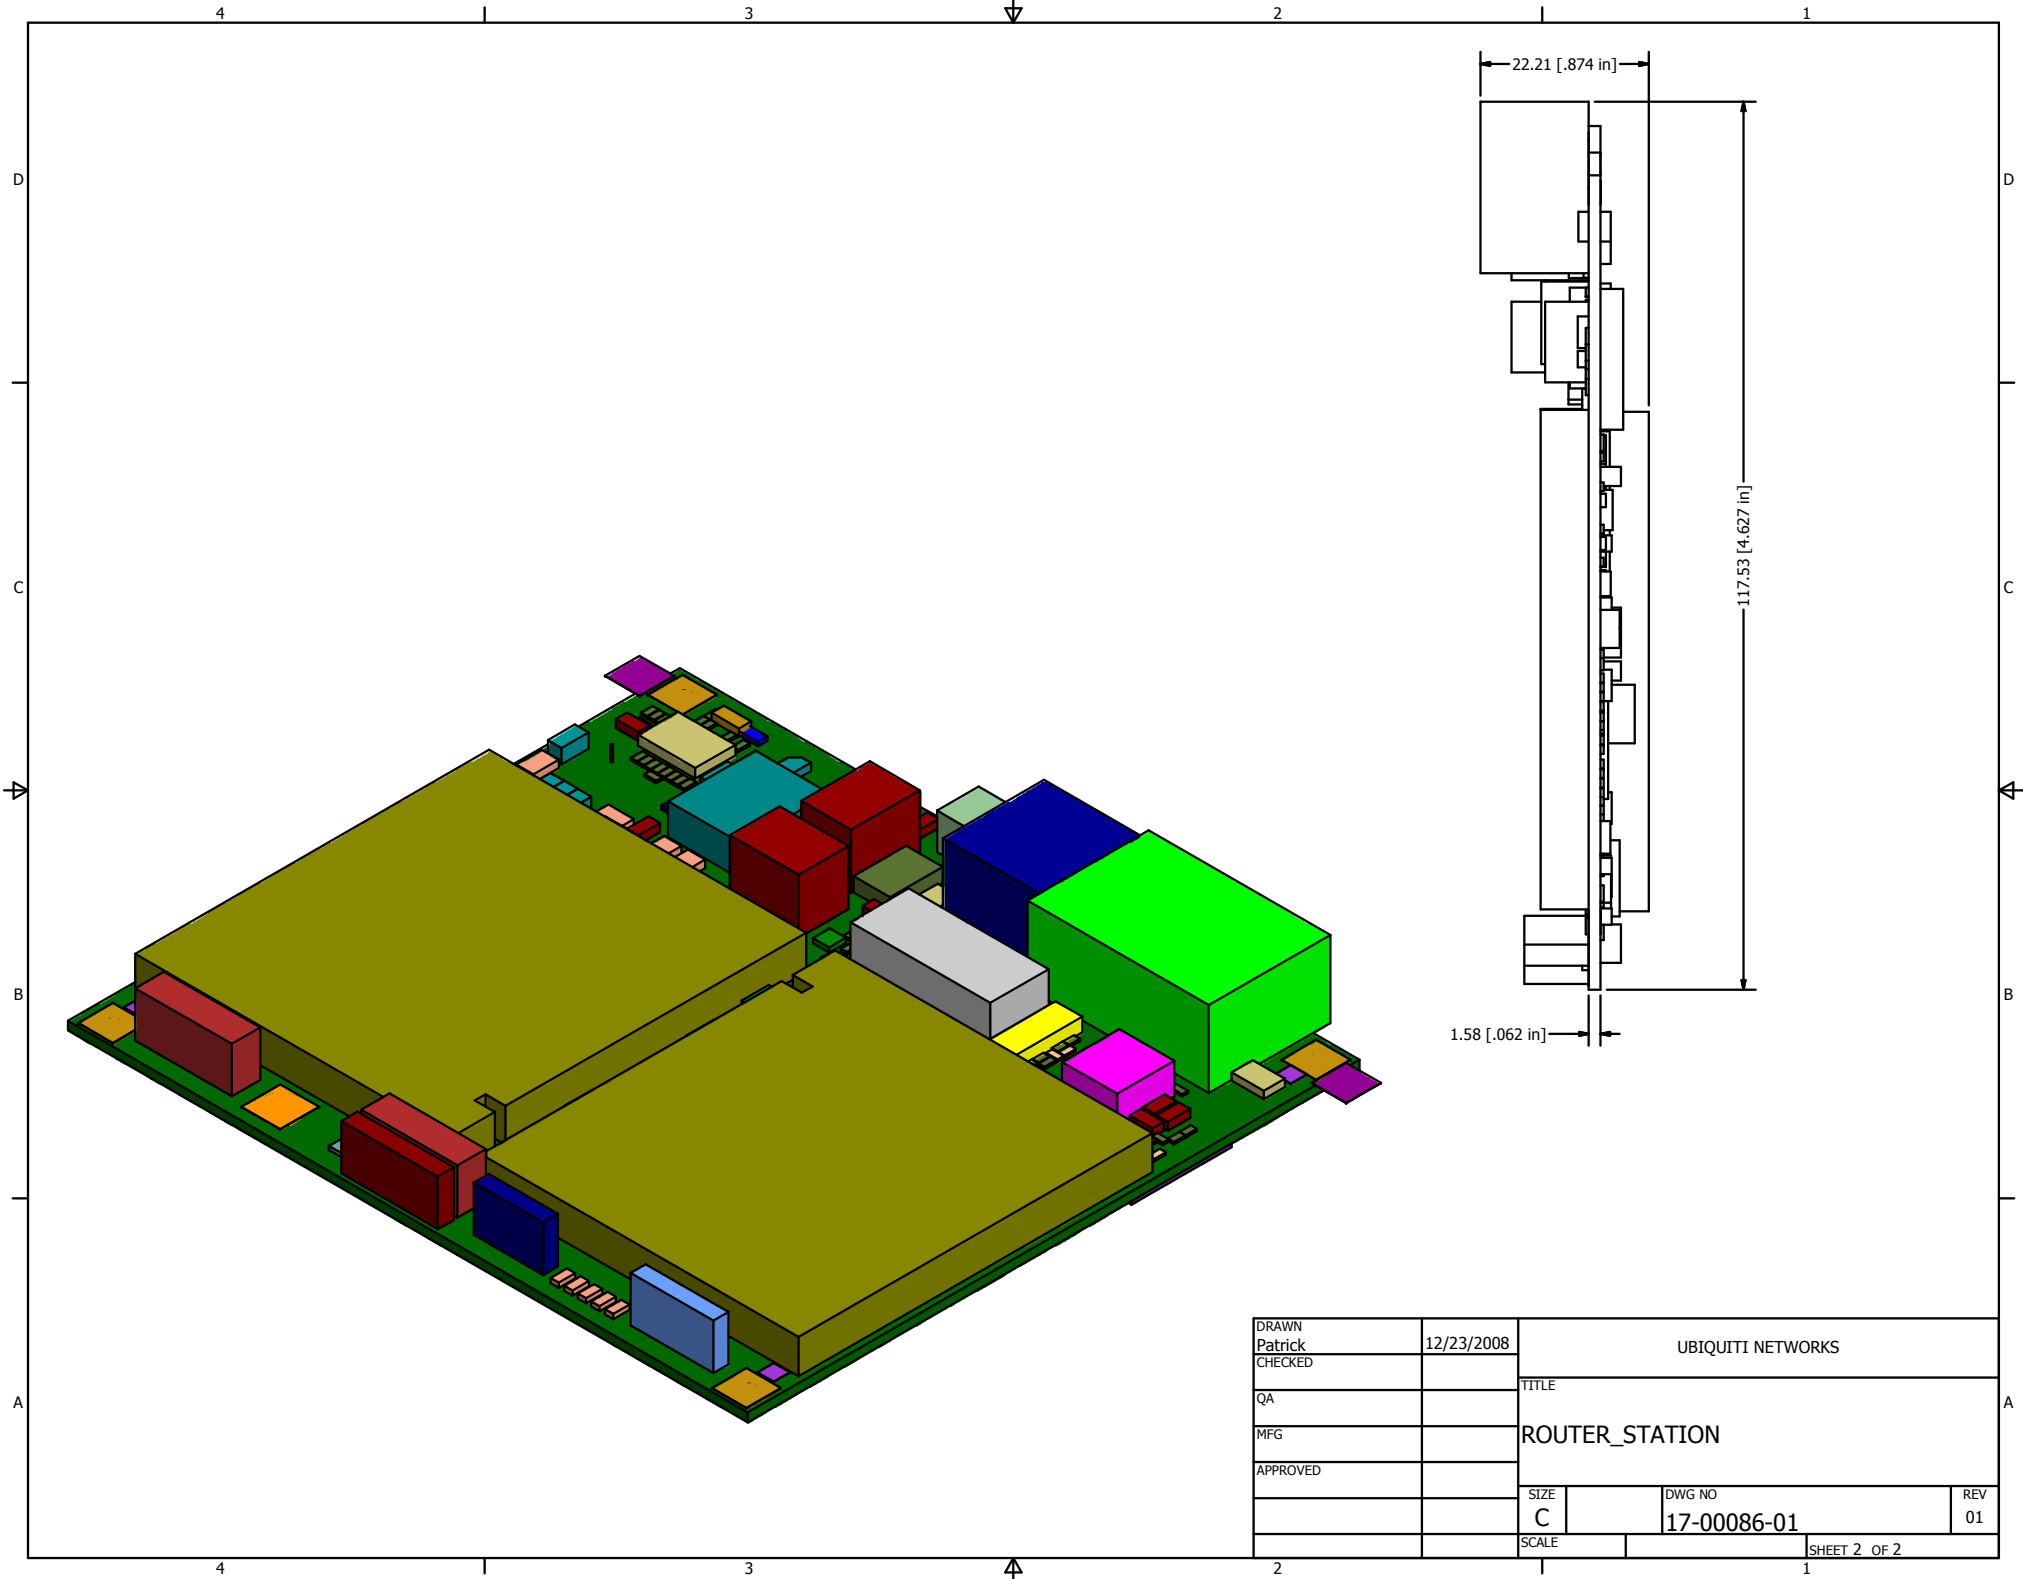

DRAWN	12/23/2008	UBIQUITI NETWORKS	
CHECKED		TITLE	
QA		ROUTER_STATION	
MFG		SIZE	DWG NO
APPROVED		C	17-00086-01
		SCALE	REV
			01
		SHEET 1 OF 2	

DRAWN	12/23/2008	UBIQUITI NETWORKS	
CHECKED		TITLE	
QA		ROUTER_STATION	
MFG		SIZE	DWG NO
APPROVED		C	17-00086-01
		SCALE	REV
			01
		SHEET 2 OF 2	